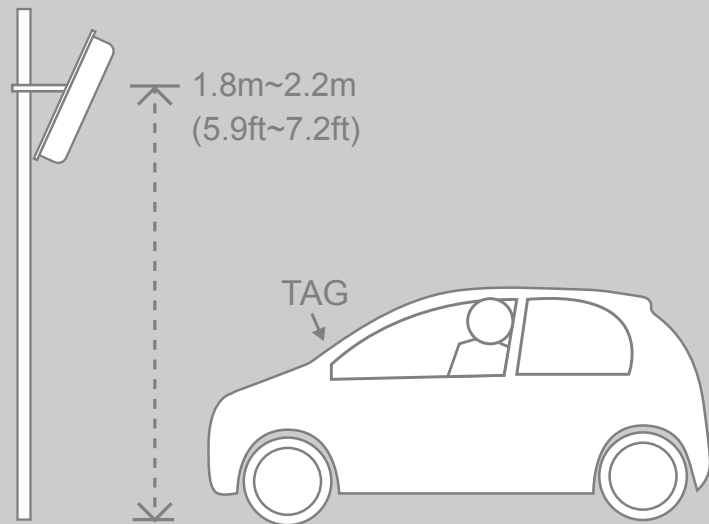

How to get the best read range?

Check orientation

- Fully facing antenna, horizontally in parallel.

- Corresponded placement between RFID reader and tag is pictured as above.

Check angle

- Recommended height to set RFID reader is 1.8m~2.2m (5.9ft~7.2ft), and no lower than location of RFID tag.

Check read range

- The RFID reader must set at same side of tag or nearest reading range to tag.

Check sticker placement – for car

- Place the tag on the front windshield or headlight.
- Away from the metal body of the vehicle.
- Install tag on headlight if windshield glass contains metallic line, which may affect reading range.
- Install tag on headlight if windshield insulation films contain metal ingredients, which may affect reading range.

Specifications

GV-RU9003

Operating Frequency	902-928 MHz (US) 865-868 MHz (EU)
Dimensions	228 x 228 x 52.3 mm [8.98 x 8.98 x 2.05 in]
Read Range	10 meters [32.8 ft]
Power	12V
Current Consumption	<1A
Environmental	IP56
Encrypted Air Interface	EPC Gen2 (ISO 18000-6C)
Operating Temperature	-20°C~55°C [-4°F~130°F]
Relative Humidity	5%~90%
Certifications	FCC/CE/NCC
Communication	Wiegand (64-bit)
Antenna Gain	8 dbi
Antenna Connection	50 ohm U.FL
Receiving Sensitivity	-85 dBm