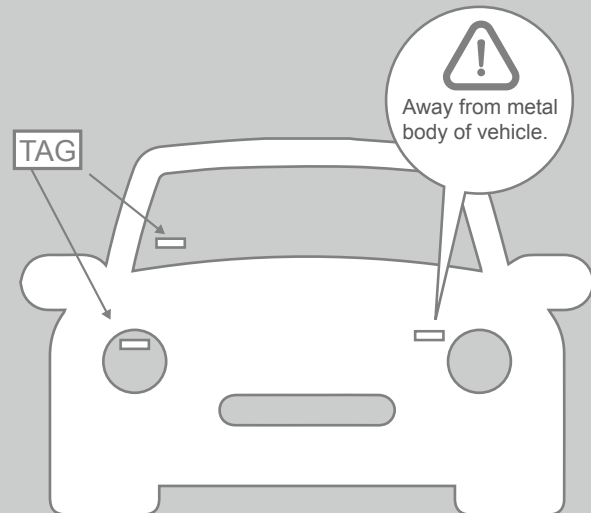

How to get the best read range?

Check orientation

- Fully facing antenna, horizontally in parallel.

- Corresponded placement between RFID reader and tag is pictured as above.

Check angle

- Recommended height to set RFID reader is 1.8m~2.2m (5.9ft~7.2ft), and no lower than location of RFID tag.

Check read range

- The RFID reader must set at same side of tag or nearest reading range to tag.

Check sticker placement – for car

- Place the tag on the front windshield or headlight.
- Away from the metal body of the vehicle.
- Install tag on headlight if windshield glass contains metallic line, which may affect reading range.
- Install tag on headlight if windshield insulation films contain metal ingredients, which may affect reading range.