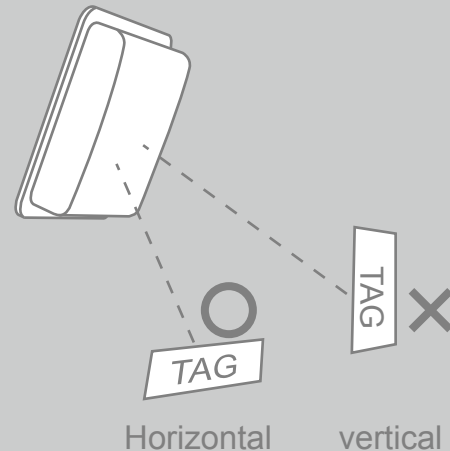

How to get the best read range?

Check orientation

- Fully facing antenna, horizontally in parallel.

- Corresponded placement between RFID reader and tag is pictured as above.

Check angle

- Recommended height to set RFID reader is 1.8m~2.2m (5.9ft~7.2ft), and no lower than location of RFID tag.

Check read range

- The RFID reader must set at same side of tag or nearest reading range to tag.

Check sticker placement – for car

- Place the tag on the front windshield or headlight.
- Away from the metal body of the vehicle.
- Install tag on headlight if windshield glass contains metallic line, which may affect reading range.
- Install tag on headlight if windshield insulation films contain metal ingredients, which may affect reading range.

Vehicles

Check sticker placement – for motorcycle

- Install the tag on the front shield and at the closest range to the RFID reader.
- Install the tag on the plastic body if front shield is not available.

Specifications

GV-RU9003

Operating Frequency	902-928 MHz (US) 865-868 MHz (EU)
Dimensions	228 x 228 x 52.3 mm [8.98 x 8.98 x 2.05 in]
Read Range	10 meters [32.8 ft]
Power	12V
Current Consumption	<1A
Environmental	IP56
Encrypted Air Interface	EPC Gen2 (ISO 18000-6C)
Operating Temperature	-20°C~55°C [-4°F~130°F]
Relative Humidity	5%~90%
Certifications	FCC/CE/NCC
Communication	Wiegand (64-bit)
Antenna Gain	8 dbi
Antenna Connection	50 ohm U.FL
Receiving Sensitivity	-85 dBm