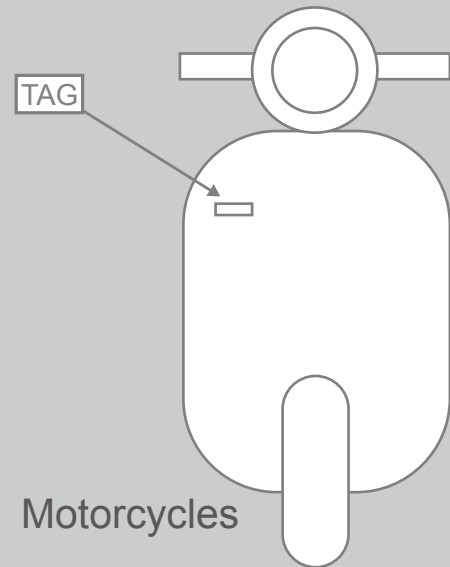

How to get the best read range?

Check orientation

- Fully facing antenna, horizontally in parallel.

- Corresponded placement between RFID reader and tag is pictured as above.

Check angle

- Recommended height to set RFID reader is 1.8m~2.2m (5.9ft~7.2ft), and no lower than location of RFID tag.

Check read range

- The RFID reader must set at same side of tag or nearest reading range to tag.

Check sticker placement – for car

- Place the tag on the front windshield or headlight.
- Away from the metal body of the vehicle.
- Install tag on headlight if windshield glass contains metallic line, which may affect reading range.
- Install tag on headlight if windshield insulation films contain metal ingredients, which may affect reading range.

Vehicles

Check sticker placement – for motorcycle

- Install the tag on the front shield and at the closest range to the RFID reader.
- Install the tag on the plastic body if front shield is not available.

Specifications

GV-RU9003

Operating Frequency	902-928 MHz (US) 865-868 MHz (EU)
Dimensions	228 x 228 x 52.3 mm [8.98 x 8.98 x 2.05 in]
Read Range	10 meters [32.8 ft]
Power	12V
Current Consumption	<1A
Environmental	IP56
Encrypted Air Interface	EPC Gen2 (ISO 18000-6C)
Operating Temperature	-20°C~55°C [-4°F~130°F]
Relative Humidity	5%~90%
Certifications	FCC/CE/NCC
Communication	Wiegand (64-bit)
Antenna Gain	8 dbi
Antenna Connection	50 ohm U.FL
Receiving Sensitivity	-85 dBm