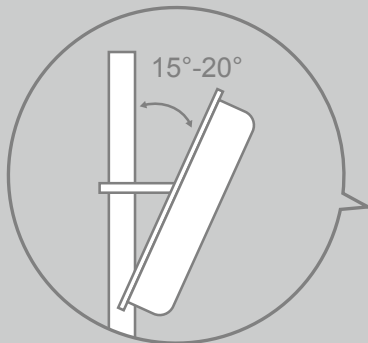

How to get the best read range?

Check orientation

- Fully facing antenna, horizontally in parallel.

- Corresponded placement between RFID reader and tag is pictured as above.

Check angle

- Recommended height to set RFID reader is 1.8m~2.2m (5.9ft~7.2ft), and no lower than location of RFID tag.

Check read range

- The RFID reader must set at same side of tag or nearest reading range to tag.

Check sticker placement – for car

- Place the tag on the front windshield or headlight.
- Away from the metal body of the vehicle.
- Install tag on headlight if windshield glass contains metallic line, which may affect reading range.
- Install tag on headlight if windshield insulation films contain metal ingredients, which may affect reading range.

Specifications

GV-RU9003

Operating Frequency	902-928 MHz (US) 865-868 MHz (EU)
Dimensions	228 x 228 x 52.3 mm [8.98 x 8.98 x 2.05 in]
Read Range	10 meters [32.8 ft]
Power	12V
Current Consumption	<1A
Environmental	IP56
Encrypted Air Interface	EPC Gen2 (ISO 18000-6C)
Operating Temperature	-20°C~55°C [-4°F~130°F]
Relative Humidity	5%~90%
Certifications	FCC/CE/NCC
Communication	Wiegand (64-bit)
Antenna Gain	8 dbi
Antenna Connection	50 ohm U.FL
Receiving Sensitivity	-85 dBm