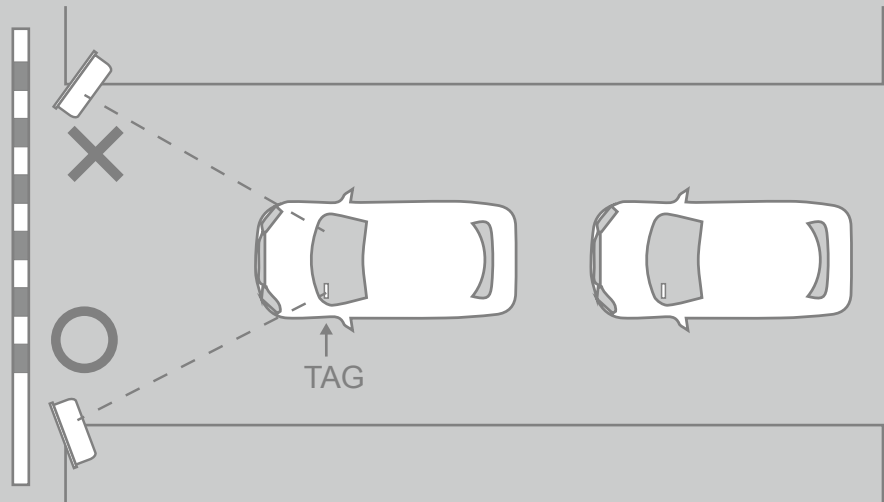

How to get the best read range?

Check orientation

- Fully facing antenna, horizontally in parallel.

- Corresponded placement between RFID reader and tag is pictured as above.

Check angle

- Recommended height to set RFID reader is 1.8m~2.2m (5.9ft~7.2ft), and no lower than location of RFID tag.

Check read range

- The RFID reader must set at same side of tag or nearest reading range to tag.

Check sticker placement – for car

- Place the tag on the front windshield or headlight.
- Away from the metal body of the vehicle.
- Install tag on headlight if windshield glass contains metallic line, which may affect reading range.
- Install tag on headlight if windshield insulation films contain metal ingredients, which may affect reading range.

Specifications

GV-RU9003

Operating Frequency	902-928 MHz (US) 865-868 MHz (EU)
Dimensions	228 x 228 x 52.3 mm [8.98 x 8.98 x 2.05 in]
Read Range	10 meters [32.8 ft]
Power	12V
Current Consumption	<1A
Environmental	IP56
Encrypted Air Interface	EPC Gen2 (ISO 18000-6C)
Operating Temperature	-20°C~55°C [-4°F~130°F]
Relative Humidity	5%~90%
Certifications	FCC/CE/NCC
Communication	Wiegand (64-bit)
Antenna Gain	8 dbi
Antenna Connection	50 ohm U.FL
Receiving Sensitivity	-85 dBm