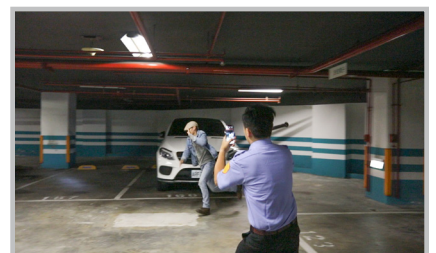

## Application Scenarios

GV-Live Streaming captures real-time video from your mobile phone and sends it to GV-VMS. It helps to report and archive threats and suspicious activities of corners where your surveillance cameras do not cover. The app allows fast transmission of video under Wi-Fi or LTE networks. Instant reporting, no delays.

Locker Room

Residential Corner

Visible Crime Deterrent